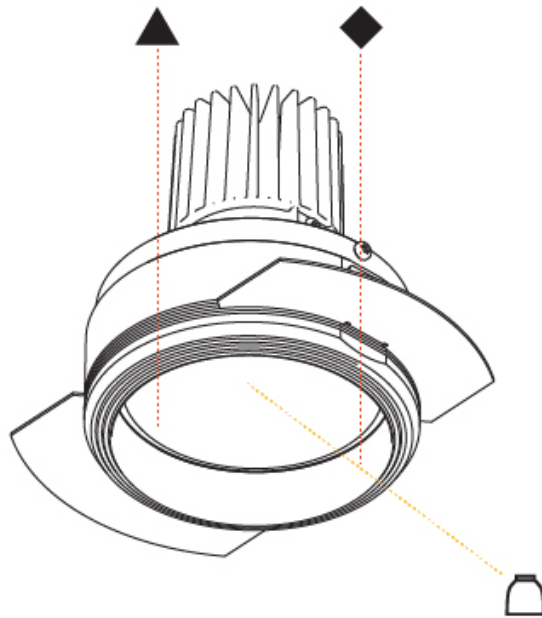

INVADER ADJUSTABLE TRIMLESS

A35574-

PROJECT

TYPE

SPECIFIER

QUANTITY

DATE

A