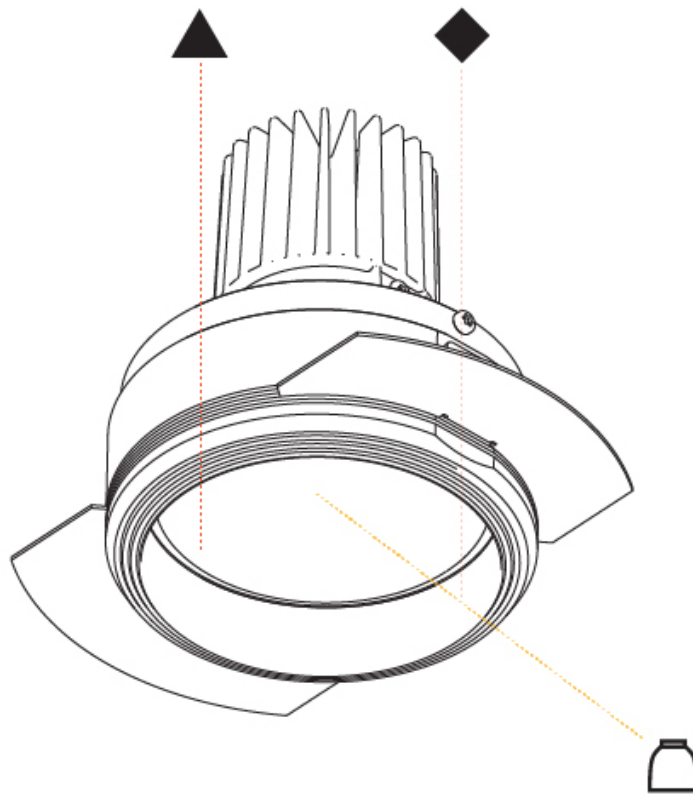

INVADER ADJUSTABLE TRIMLESS

A35525-

PROJECT	_____
TYPE	_____
SPECIFIER	_____
QUANTITY	_____
DATE	_____

A